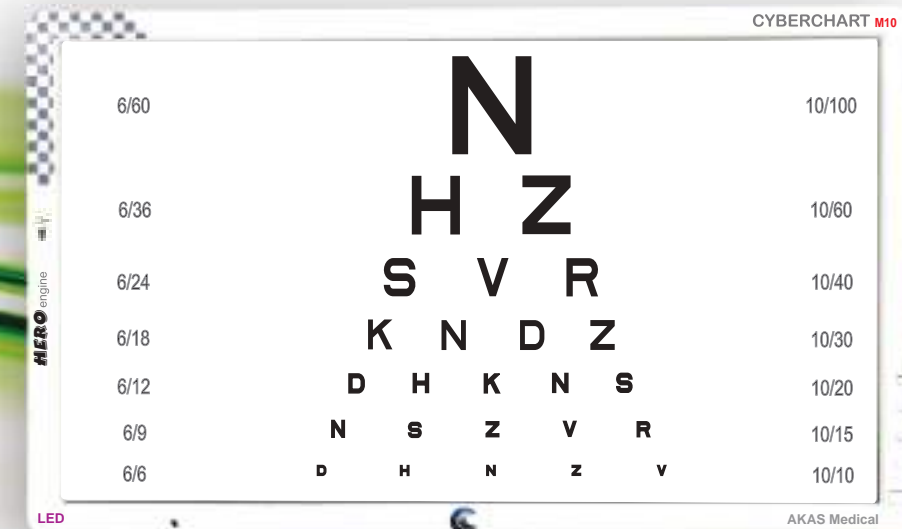

LED

Your nearest dealer:

AKAS MEDICAL

240/1, Periya Colony, Athipet, Ambattur,
Chennai - 600058, Tamilnadu, India
Tel: +91-44-3253 3333, Fax: +91-44-2635 0030
enquiry@akasmedical.com www.akasmedical.com

M10/0713/0

M Series LED Vision Chart