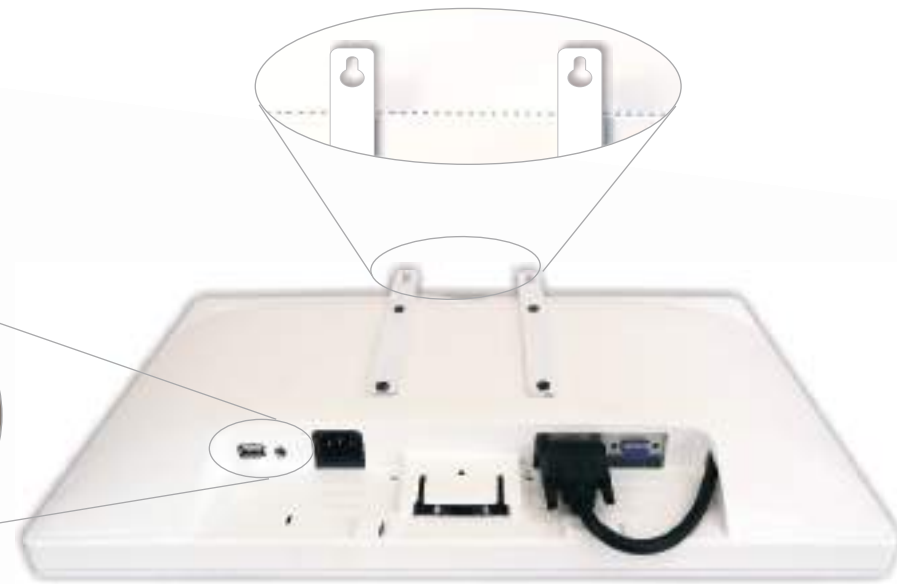

M10/0713/0

M Series LED Vision Chart

USB

A dedicated USB port for easy software upgradation

Audio Out

A 3.5mm audio jack to enhance the sound experience exclusively for patient education videos

Speedy Refraction

Complete Diagnosis

Multiple feet distance ranging from 2.5 M to 6 M, standard opto types, multiple languages

Power saving

LED monitor leads to very low consumption when compared to conventional drums which consumes more power Hence power saving is done efficiently

Technical Specifications

| | |
|--------------------|------------------------|
| LCD type | : 20" LED Display |
| Luminance | : 200 cd/m2 |
| Remote Control | : Infrared |
| Working distance | : 2.5 m ~ 6 m |
| Connections | : Audio, USB |
| Power Requirements | : 110-230 VAC, 50/60Hz |
| Power Consumption | : 35W |
| Unit Weight | : 3 kg |
| Gross weight | : 3.8 kg |
| Unit Dimensions | : 47.7 x 28.4 x 2.4 cm |
| Package Dimensions | : 58.5 x 42 x 14.0cm |